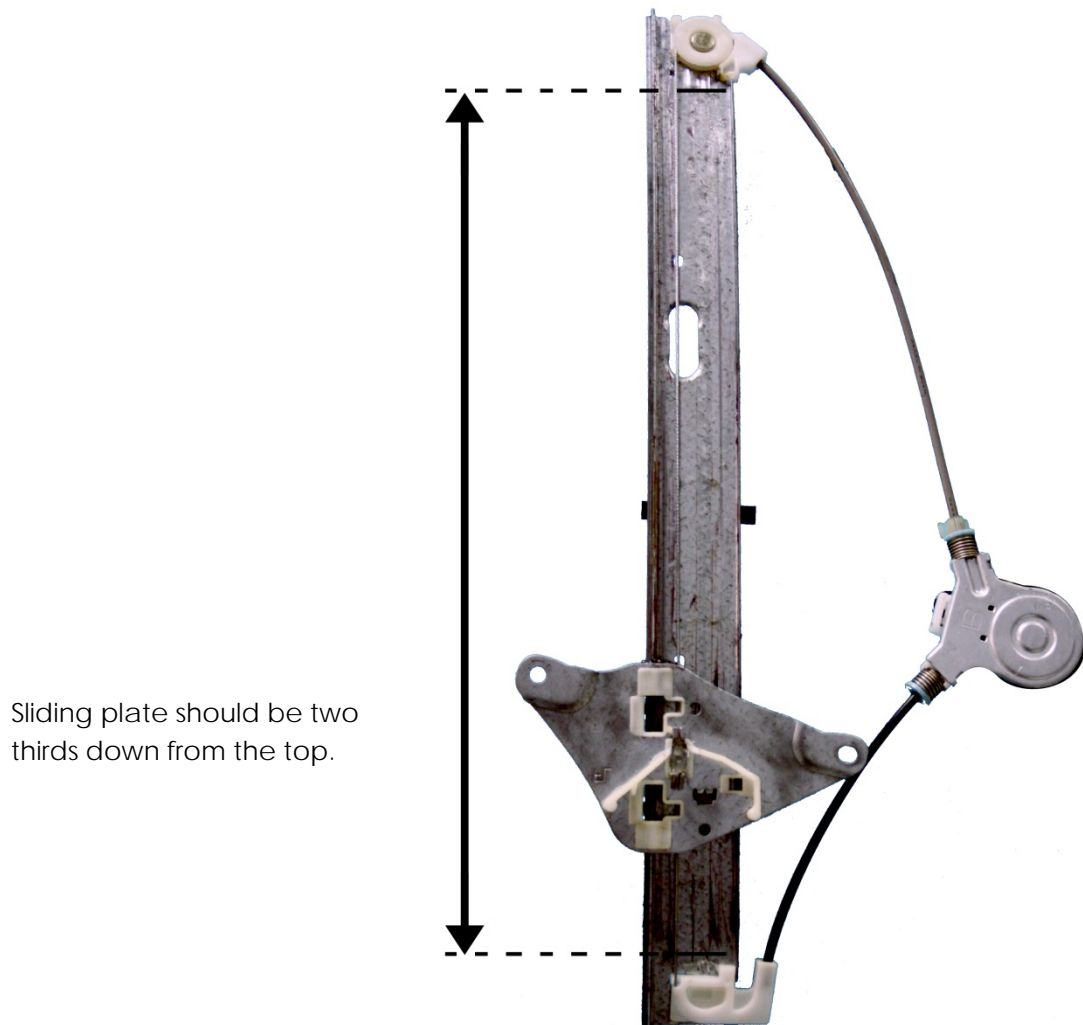

## TOYOTA AVALON GRANDE Reset Procedure (RHF)

Pictured: Toyota Avalon Grande with multipin electronic module/motors.

1. Connect the motor only without the regulator.
2. Push the Auto button down and wait for the motor to stop turning. Mark the square shaft and turn it 9-10 times the opposite way then disconnect it.
3. Refit motor to the regulator and install into the door.